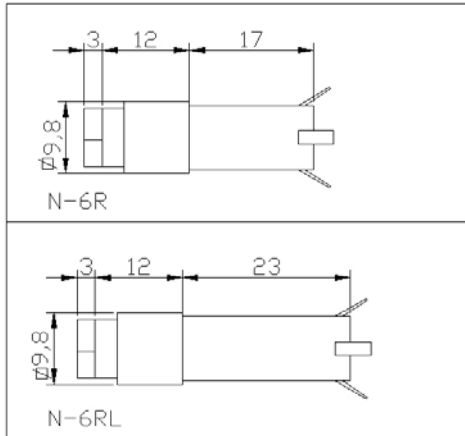

TYPE N
MOD. N-6R; N-6RL

SEGNALATORE AUTOBLOCCANTE DA PANNELLO, PER FORO Ø 6mm. CONNESSIONE RAPIDA

SELF-LOCKING SIGNALLAMP FOR PANEL AND HOLE Ø6mm. QUICK CLUTCH

<p>TENSIONE Da2V a 400V</p> <p>LAMPADA neon; fluoro; incandescenza; LED</p> <p>TEMPERATURA 90°C; 120°C, 150°C.</p> <p>TERMINALI Connessione rapida</p> <p>APPROVAZIONI UL-CSA – VDE - CE</p>	<p>VOLTAGE From 2V to 400V</p> <p>LAMP Neon; fluorescent; incandescence; LED</p> <p>TEMPERATURE 90°C; 120°C, 150°C.</p> <p>TERMINALS Quick cloutch</p> <p>APPROVALS UL-CSA – VDE - CE</p>
---	--